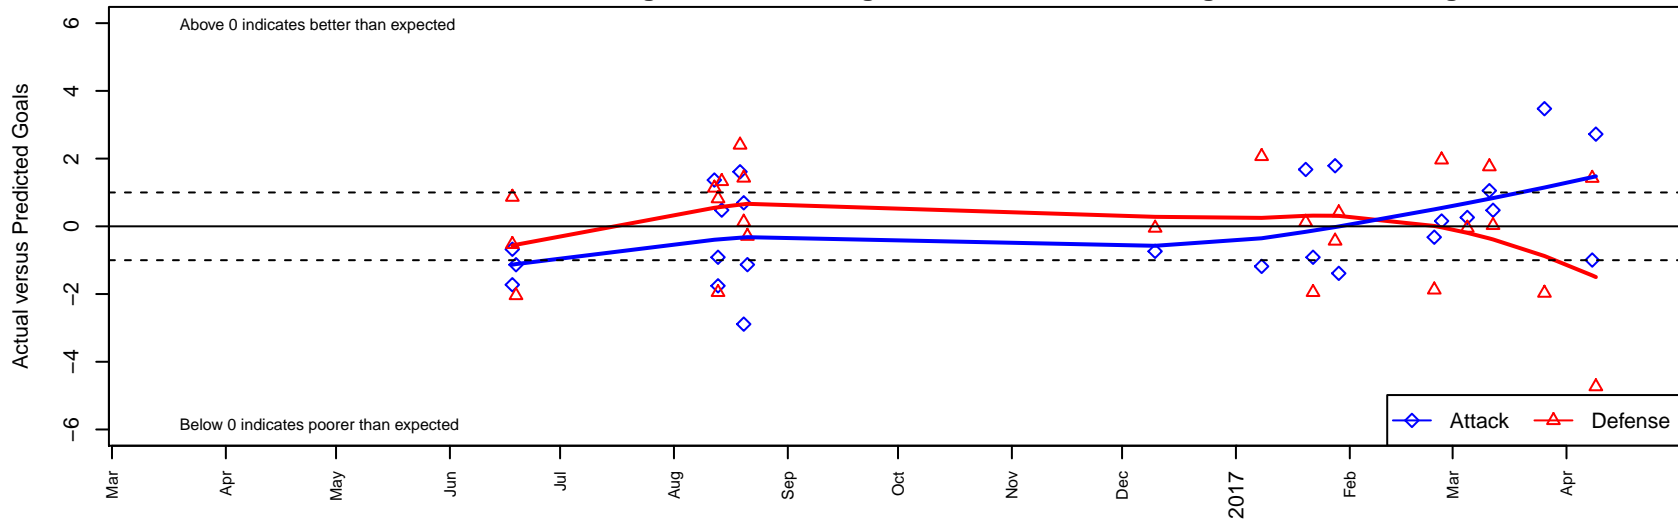

# Snohomish United Red G02

Snohomish Youth SC  
 Snohomish, WA  
 G02 total strength=1140  
 attack=6.09 defense=1.74  
 spr league = Win RCL G02 Div 4

alt names used:  
 SNOHOMISH UNITED G02 RED B (WA)  
 SNOHOMISH United Red  
 SNOHOMISH UNITED G02 RED B (WA)  
 SNOHOMISH UNITEDG02 RED B  
 SNOHOMISH United Red  
 SNOHOMISH United Red

Venues played:  
 2016 Snohomish United Invt Gold  
 2016 REDAPT Cup Silver U15  
 2016 Bigfoot Silver U15  
 2016 Win RCL G02 Div 4  
 2016 WYS Presidents Cup G02 Division 2

**Snohomish United Red G02**  
 Dots are actual minus expected GF (blue circles) and GA (red triangles).  
 Blue line is smoothed change in attack strength. Red is smoothed change in defense strength.

**attack and defense variance (black dot)  
relative to other teams  
and top 10 in region**

**attack and defense rating  
relative to others at age  
and all opponents in last 13 months**

**attack and defense rating  
relative to others at age  
and all opponents in last 13 months**

**Performance relative to 13 month average**

**Performance relative to 13 month average**

Distribution of opponents  
 Red = Lose zone, Blue = Win zone, Green = Even  
 Black line separates win/lose zones