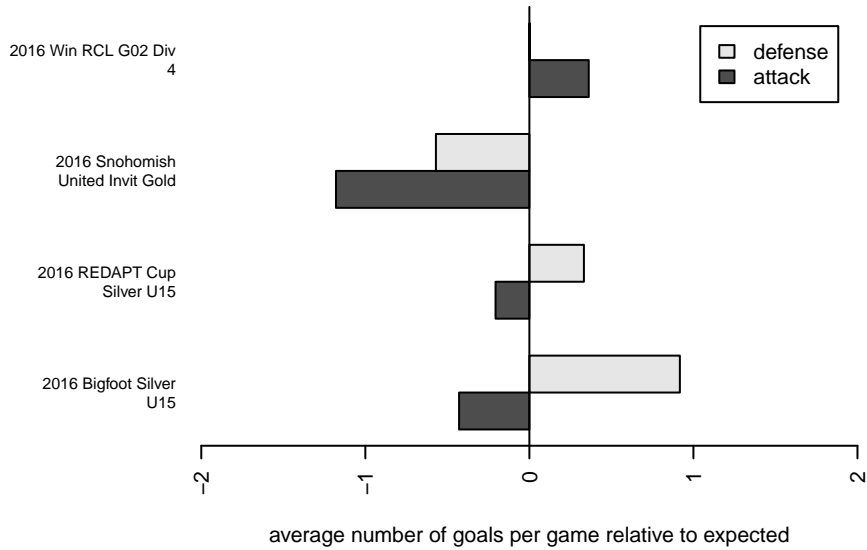

# Snohomish United Red G02

Snohomish Youth SC  
 Snohomish, WA  
 G02 total strength=1140  
 attack=6.09 defense=1.74  
 spr league = Win RCL G02 Div 4

alt names used:  
 SNOHOMISH UNITED G02 RED B (WA)  
 SNOHOMISH United Red  
 SNOHOMISH UNITED G02 RED B (WA)  
 SNOHOMISH UNITEDG02 RED B  
 SNOHOMISH United Red  
 SNOHOMISH United Red

Venues played:  
 2016 Snohomish United Invt Gold  
 2016 REDAPT Cup Silver U15  
 2016 Bigfoot Silver U15  
 2016 Win RCL G02 Div 4  
 2016 WYS Presidents Cup G02 Division 2

**Snohomish United Red G02**  
 Dots are actual minus expected GF (blue circles) and GA (red triangles).  
 Blue line is smoothed change in attack strength. Red is smoothed change in defense strength.

**attack and defense variance (black dot)  
relative to other teams  
and top 10 in region**

**attack and defense rating  
relative to others at age  
and all opponents in last 13 months**

**attack and defense rating  
relative to others at age  
and all opponents in last 13 months**

**Performance relative to 13 month average**

**Performance relative to 13 month average**

Distribution of opponents  
 Red = Lose zone, Blue = Win zone, Green = Even  
 Black line separates win/lose zones